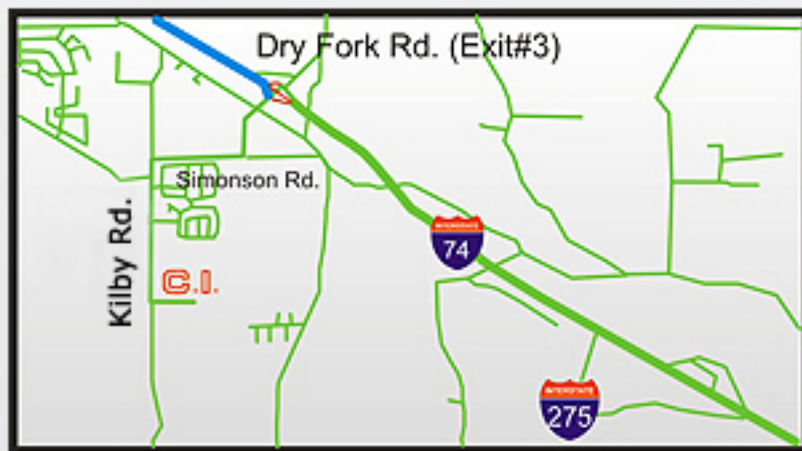

CINCINNATI MAP

From the West, North or East

From the South

- Follow I-275 to Kilby Road (Exit #21)
- Turn North on Kilby Rd.
- C.I. Guard Shack 2.4 miles on Right

- Follow I-74 to Dry Fork Road (Exit #3)
- Turn South on Dry Fork Rd.
 - Right turn from the West
 - Left turn from the East
- Turn Right on Simonson Rd.
- Turn Left on Kilby Rd. @ dead end
- C.I. Guard Shack 1 mile on Left