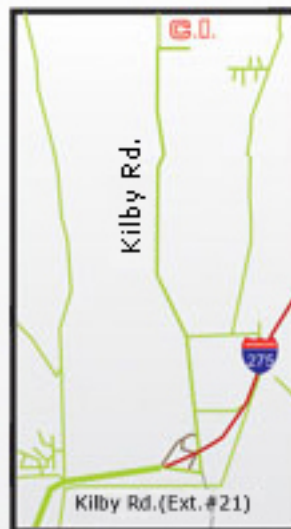

CINCINNATI MAP

From the West, North or East

From the South

- Follow I-275 to Kilby Road (Exit #21)
- Turn North on Kilby Rd.
- C.I. Guard Shack 2.4 miles on Right

- Follow I-74 to Dry Fork Road (Exit #3)
- Turn South on Dry Fork Rd.
 - Right turn from the West
 - Left turn from the East
- Turn Right on Simonson Rd.
- Turn Left on Kilby Rd. @ dead end
- C.I. Guard Shack 1 mile on Left